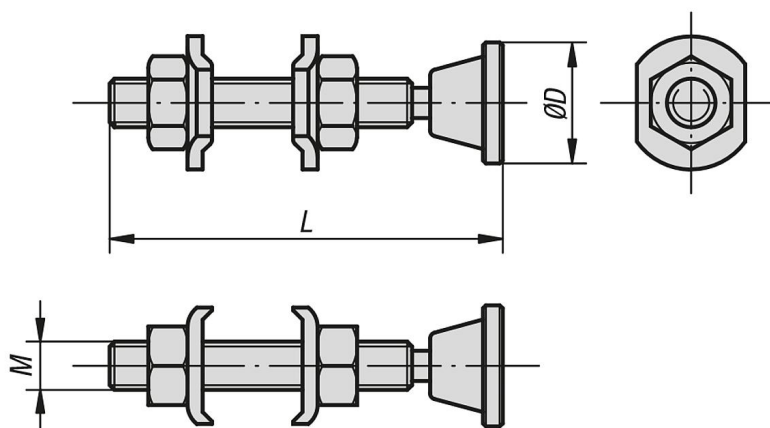

Clamping spindles with swivel foot

Item description/product images

Description

Material:

Steel. Spindle grade 5.8.

Version:

Spindle, nuts and swivel foot phosphated.

Flank washers trivalent passivated.

Drawings

Overview of items

Clamping spindles with swivel foot

Order No.	M	L	D
K0102.05035	M5	35	12
K0102.06050	M6	50	12
K0102.08065	M8	65	20
K0102.10085	M10	85	20
K0102.12100	M12	100	25
K0102.16150	M16	150	45