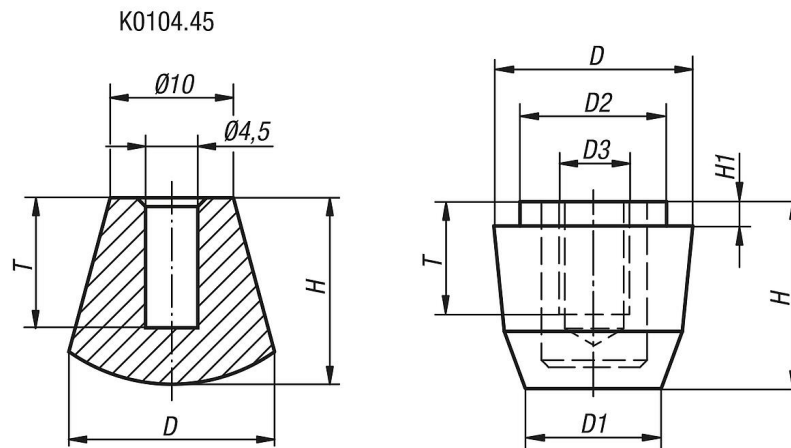

Thrust pads neoprene

Item description/product images

Description

Material:

Neoprene with steel insert

Version:

Black, oil-resistant.
Insert trivalent passivated.

Note:

The neoprene thrust pad with order No. K0104.45 is supplied without steel insert or thread.

Drawings

Overview of items

Thrust pads neoprene

Order No.	D	D1	D2	D3	H	H1	T
K0104.45	12	-	-	-	10	-	7
K0104.06	15	10,3	10,8	M6	14,4	2	5,5
K0104.08	19,5	13,5	15	M8	18	2,5	9
K0104.10	23	16	17	M10	21	3	8
K0104.12	25,5	18,5	21	M12	23,7	3	10,8