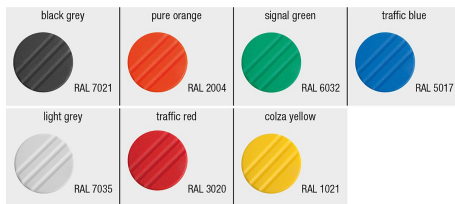

Knurled knobs

Item description/product images

Description

Material:

Thermoplastic, black grey.
Bush steel.

Version:

Bush blue passivated

Note:

Available without graduations, with one scale line or with 20 graduations and 10 digits.

Δ Add the desired cap colour here. No colour code is required for black grey caps.

On request:

Special graduations.