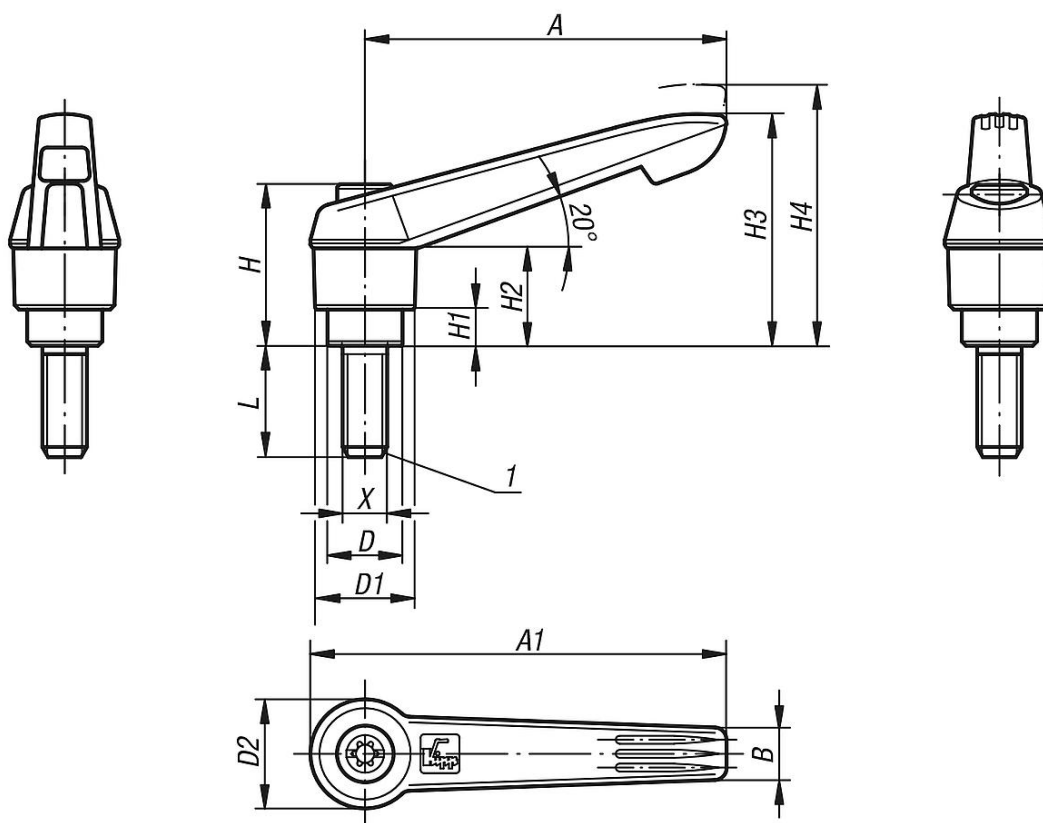

Clamping levers, plastic with external thread, threaded insert stainless steel

Item description/product images

Description

Material:

Handle fibreglass reinforced plastic with die-cast zinc toothed ring.
Steel parts stainless steel 1.4305.

Version:

Steel parts bright.

On request:

Other threads, screw lengths and special versions.
Dimension "H1" available in other lengths at extra charge.

Drawing reference:

1) flat point DIN EN ISO 4753

Clamping levers, plastic with external thread, threaded insert stainless steelItem description/product images

Clamping levers, plastic with external thread, threaded insert stainless steel

Item description/product images

Clamping levers, plastic with external thread, threaded insert stainless steel

Item description/product images

lift to
disengage

Drawings

Overview of items

Clamping levers with plastic handle, external thread, metal parts stainless steel

Order No.	Main colour	Surface finish body	Size	X	D	D1	D2	H	H1	H2	H3	H4	A	A1	B	No. of teeth	L
K0270.1051X10	black grey RAL 7021	-	1	M5	10	13	14,5	24,5	4	15	30	33,5	40	47	7,5	16	10