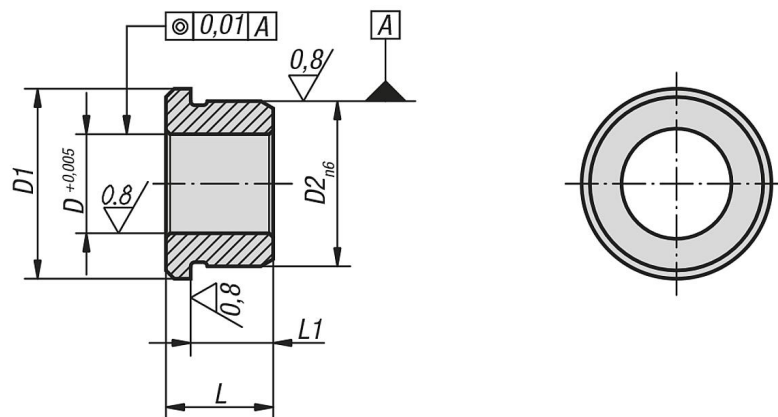

### Description

**Material:**  
Steel.

**Version:**  
Hardened and ground.

**Note:**  
Bushes for precision indexing plungers K0361.

### Drawings