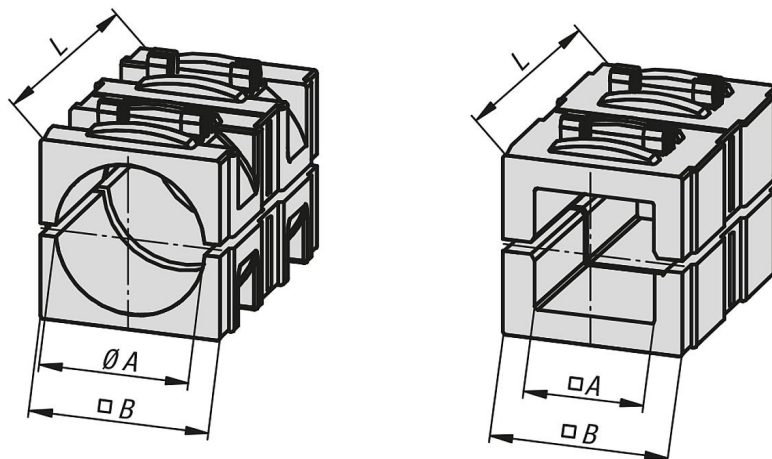

### Description

**Material:**  
Thermoplastic.

**Version:**  
Black.

**Note:**  
Reducer sleeves are for clamping smaller tubes or where a conversion of square to round tubes is required.

### Drawings