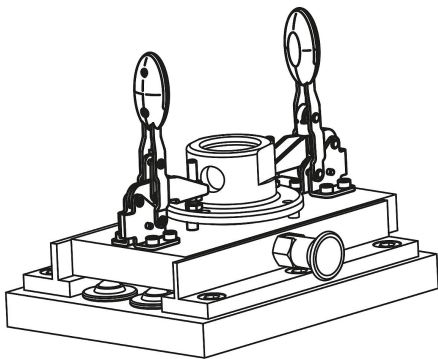

Toggle clamps horizontal with flat foot and adjustable clamping spindle

Item description/product images

Description

Material:

Steel.
Grip polyamide.

Version:

Carbonitrided and black oxidised.
Grip blue, black or red.

Accessory:

K0106
K0098
K0383
K0388
K0390
K0391
K0392
K0393

product
design
award

Toggle clamps horizontal with flat foot and adjustable clamping spindle

Item description/product images

Drawings

Overview of items