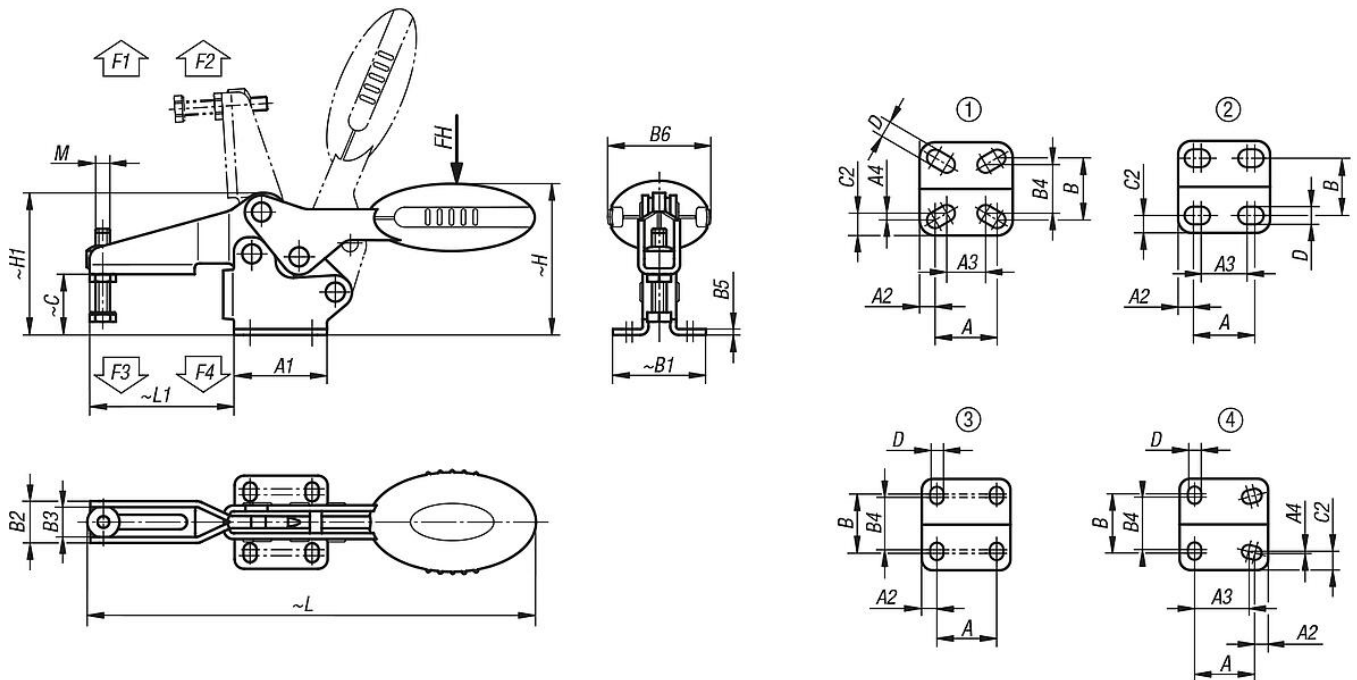

Accessory:

K0106
K0098
K0383
K0388
K0390
K0391
K0392
K0393

product
design
award

Toggle clamps horizontal with flat foot and adjustable clamping spindle

Item description/product images

Drawings

Overview of items

Toggle clamps horizontal with flat foot and adjustable clamping spindle

Toggle clamps horizontal with flat foot and adjustable clamping spindle

Overview of items

Order No.	Component colour	hole arrangement	Opening angle of holding arm	Opening angle of handle	Hand force FH N	Retaining force F1 N	Retaining force F2 N	Clamping force F3 N	Clamping force F4 N	Order No. Angle bracket
K0660.004001	ultramarine RAL 5002	1	87°	69°	80	400	500	250	300	K0098.02
K0660.005001	ultramarine RAL 5002	2	86°	67°	100	650	900	550	620	K0098.02
K0660.006001	ultramarine RAL 5002	3	86°	67°	160	1350	1900	720	1200	K0098.04
K0660.008001	ultramarine RAL 5002	3	86°	67°	200	2000	2800	830	1400	K0098.04
K0660.010001	ultramarine RAL 5002	3	90°	71°	250	2200	4500	1200	2800	K0098.06
K0660.012001	ultramarine RAL 5002	4	88°	68°	280	2400	5500	1000	2800	K0098.06
K0660.004000	black grey RAL 7021	1	87°	69°	80	400	500	250	300	K0098.02
K0660.005000	black grey RAL 7021	2	86°	67°	100	650	900	550	620	K0098.02
K0660.006000	black grey RAL 7021	3	86°	67°	160	1350	1900	720	1200	K0098.04
K0660.008000	black grey RAL 7021	3	86°	67°	200	2000	2800	830	1400	K0098.04
K0660.010000	black grey RAL 7021	3	90°	71°	250	2200	4500	1200	2800	K0098.06
K0660.012000	black grey RAL 7021	4	88°	68°	280	2400	5500	1000	2800	K0098.06
K0660.004003	red RAL 3020	1	87°	69°	80	400	500	250	300	K0098.02
K0660.005003	red RAL 3020	2	86°	67°	100	650	900	550	620	K0098.02
K0660.006003	red RAL 3020	3	86°	67°	160	1350	1900	720	1200	K0098.04
K0660.008003	red RAL 3020	3	86°	67°	200	2000	2800	830	1400	K0098.04
K0660.010003	red RAL 3020	3	90°	71°	250	2200	4500	1200	2800	K0098.06
K0660.012003	red RAL 3020	4	88°	68°	280	2400	5500	1000	2800	K0098.06