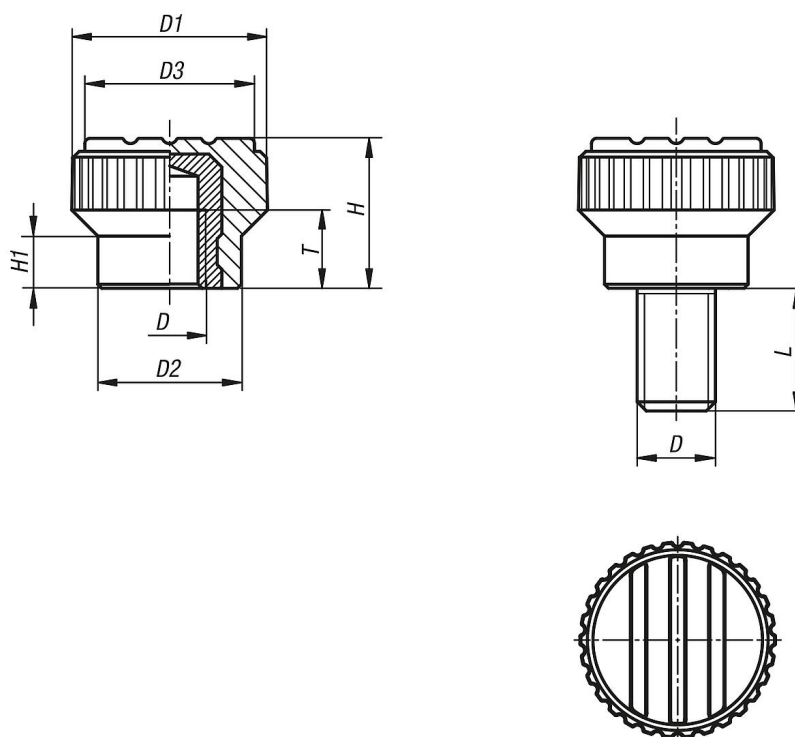

Knurled knobs

Item description/product images

Description

Material:

Grip black grey thermoplastic.
 Bush brass or stainless steel 1.4305.
 Screw steel 5.8 or stainless steel 1.4305.

Version:

Steel trivalent blue passivated.
 Stainless steel, bright.

On request:

Other colours.

Drawings

Overview of items

Knurled knobs

Order No.	Thread type	Component material	D	D1	D2	D3	H	H1	T
K0110.003	internal thread	brass	M3	15	11	13	11,5	4,3	4,5
K0110.004	internal thread	brass	M4	15	11	13	11,5	4,3	6
K0110.005	internal thread	brass	M5	15	11	13	11,5	4,3	6
K0110.0003	internal thread	stainless steel	M3	15	11	13	11,5	4,3	4,5
K0110.0004	internal thread	stainless steel	M4	15	11	13	11,5	4,3	6
K0110.0005	internal thread	stainless steel	M5	15	11	13	11,5	4,3	6
K0110.003X8	external thread	steel	M3	15	11	13	11,5	4,3	-
K0110.003X10	external thread	steel	M3	15	11	13	11,5	4,3	-
K0110.003X12	external thread	steel	M3	15	11	13	11,5	4,3	-