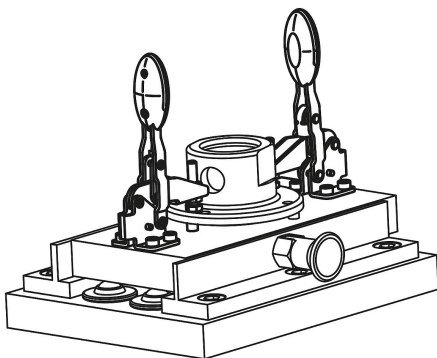

Toggle clamps horizontal with flat foot and adjustable clamping spindle, stainless steel

Item description/product images

Description

Material:

Stainless steel.
Grip polyamide.

Version:

Bright.
Grip blue, black or red.

Note:

Maintenance-free high quality link bushings. Sustainable constant use of force during opening and closing. Optimum stability through the conical, U-profile clamping arm.

On request:

Other grip colours.

Accessory:

K0106
K0384
K0390
K0392
K0667

Toggle clamps horizontal with flat foot and adjustable clamping spindle, stainless steel

Drawings

Overview of items

Toggle clamps horizontal with flat foot, stainless steel

**Toggle clamps horizontal with flat foot and adjustable clamping spindle,
stainless steel**

Overview of items
