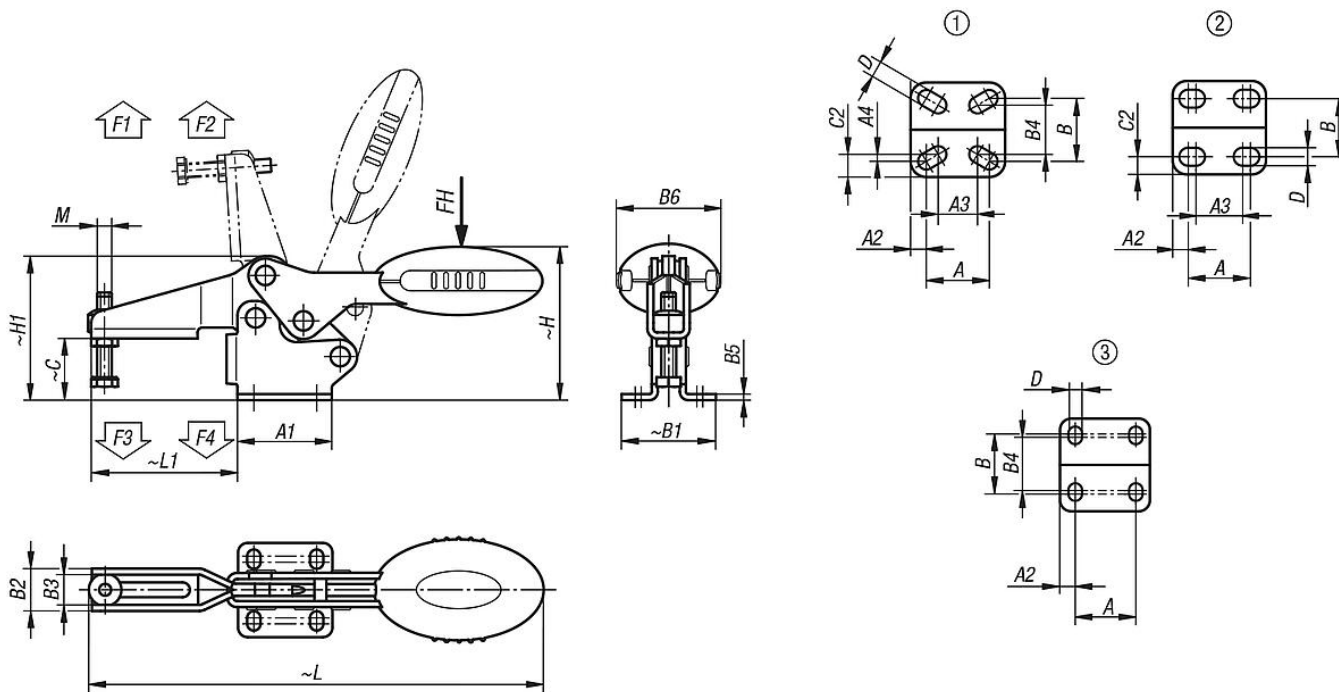

Toggle clamps horizontal with flat foot and adjustable clamping spindle, stainless steel

Item description/product images

Description

Material:

Stainless steel.
Grip polyamide.

Version:

Bright.
Grip blue, black or red.

Accessory:

K0106
K0384
K0390
K0392
K0667

Toggle clamps horizontal with flat foot and adjustable clamping spindle, stainless steel

Drawings

Overview of items

Toggle clamps horizontal with flat foot, stainless steel

Order No.	Component colour	hole arrangement	Opening angle of holding arm	Opening angle of handle	Hand force FH N	Retaining force F1 N	Retaining force F2 N	Clamping force F3 N	Clamping force F4 N
K0660.104001	ultramarine RAL 5002	1	87°	69°	80	400	500	250	300
K0660.105001	ultramarine RAL 5002	2	86°	67°	100	650	900	550	620
K0660.106001	ultramarine RAL 5002	3	86°	67°	160	1350	1900	720	1200
K0660.108001	ultramarine RAL 5002	3	86°	67°	200	2000	2800	830	1400
K0660.104000	black grey RAL 7021	1	87°	69°	80	400	500	250	300
K0660.105000	black grey RAL 7021	2	86°	67°	100	650	900	550	620
K0660.106000	black grey RAL 7021	3	86°	67°	160	1350	1900	720	1200
K0660.108000	black grey RAL 7021	3	86°	67°	200	2000	2800	830	1400
K0660.104003	traffic red RAL 3020	1	87°	69°	80	400	500	250	300
K0660.105003	traffic red RAL 3020	2	86°	67°	100	650	900	550	620
K0660.106003	traffic red RAL 3020	3	86°	67°	160	1350	1900	720	1200
K0660.108003	traffic red RAL 3020	3	86°	67°	200	2000	2800	830	1400