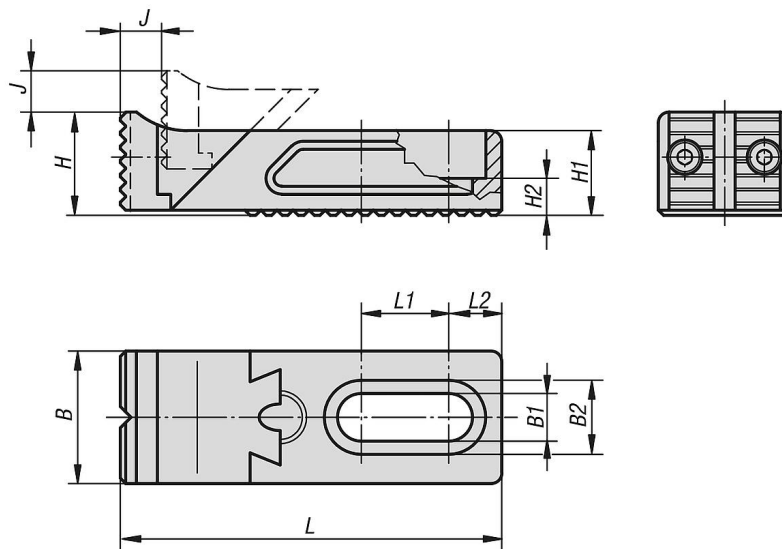

Toe clamps

Item description/product images

Description

Material:
Carbon steel.

Version:
Body black oxidised.
Jaw plate tempered and black oxidised.
The clamping face of the jaw plate is serrated.

Note:
The adjustable toe clamp is used together with the rack plate CL.

Drawings

Overview of items

Toe clamps

Order No.	B	B1	B2	H	H1	H2	J	L	L1	L2	F1 kN	M1 Nm
K0853.93008016	25	8,5	14	19,5	16	7	7	72	16,5	10	3,6	6,5
K0853.93012022	35	13	20	29	22	9	12	105	26,5	13,5	7,4	19
K0853.93016030	40	17	26	39	30	13	14	137	30	17,5	11,7	32