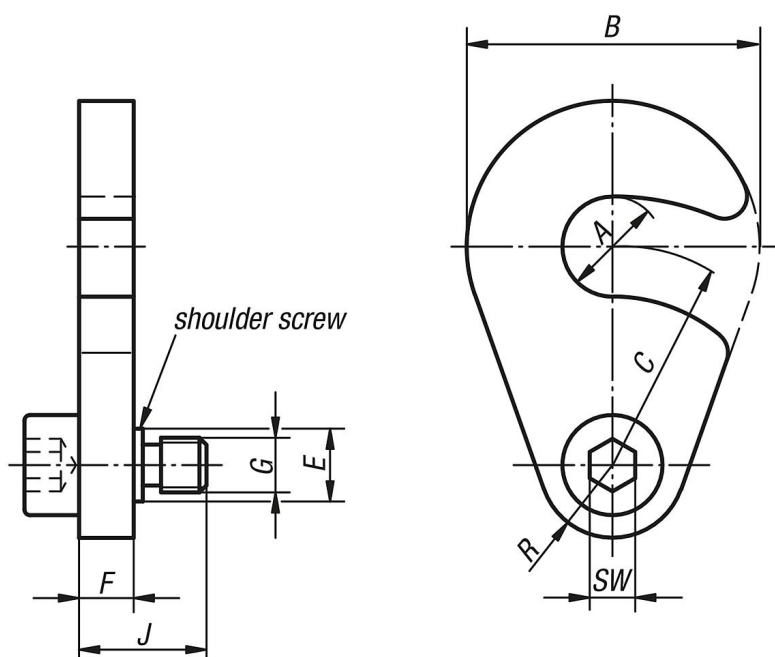

C-washers captive, with shoulder screw

Item description/product images

Description

Material:

Captive C-washer mild steel.
Shoulder screw Q&T steel.

Version:

Captive C-washer case-hardened and black oxidised. Shoulder screw tempered and black oxidised.

Drawings

Overview of items

C-washers, captive, with shoulder screw

Order No.	B	C	D	E	F	G	SW	J
K0872.90010	32	24	8	8	6	M6	5	14
K0872.90012	40	27	10	10	8	M8	6	19
K0872.90016	50	33	10	10	8	M8	6	19